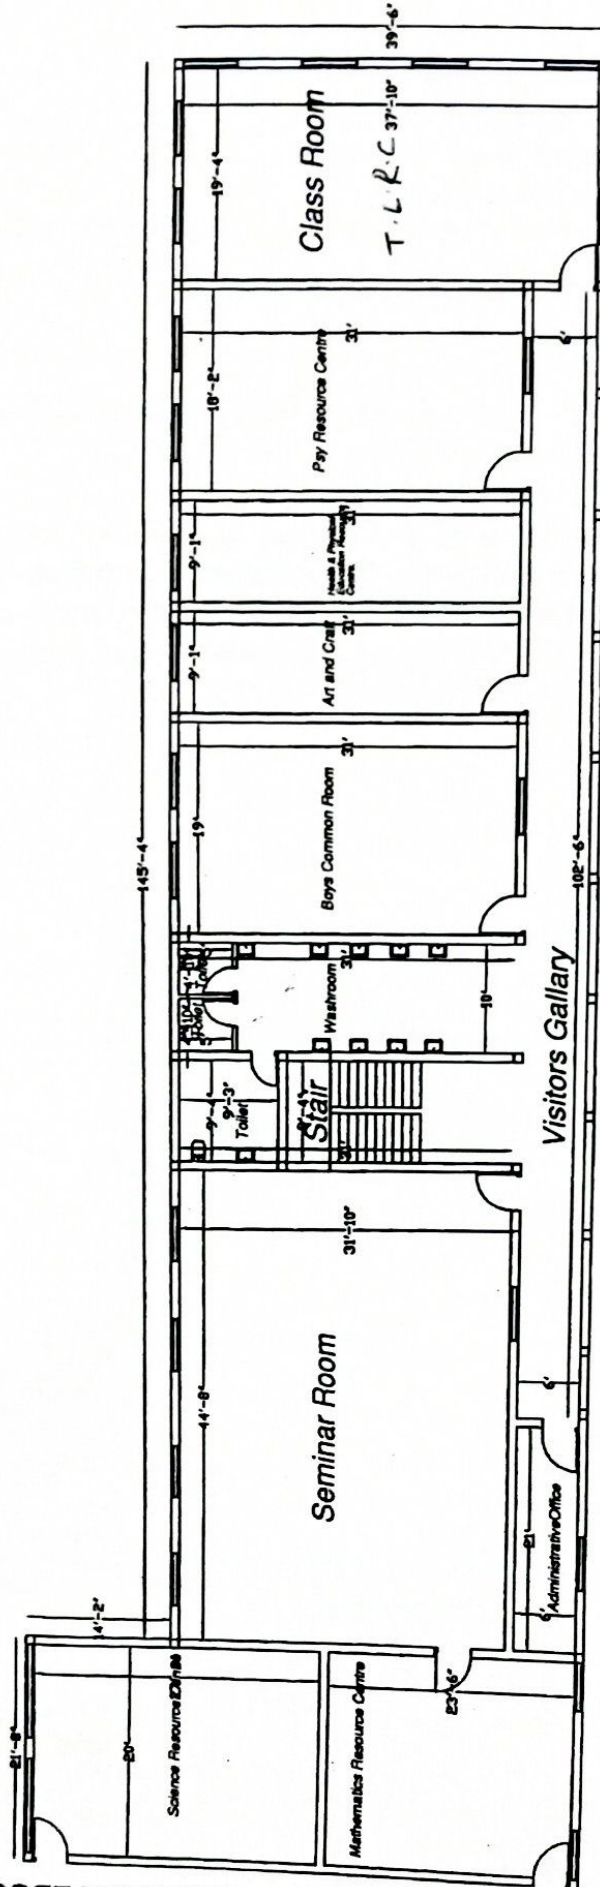

**Department of Education**

Ground Floor Plan

S. Sinha college, Aurangabad (Bihar)

Total built-up area 7176 sq. ft. (666.91 sq. M)

*Nishant*

Professional Engineer  
M. S. S. S. S.

*Pratik Kumar*

PRINCE SINGH  
C.A. 99/23314  
AURAANGABAD (BIHAR) PIN-241003

*Principals*

PRINCIPAL  
SACHCHIDANAND SINHA  
AURAANGABAD (BIHAR) PIN-241003

Department of Education

First Floor Plan

S. Sinha college, Aurangabad (Bihar)

Total built-up area 7176 sq. ft. (666.91 sq. M)

Anil Kumar

Anil Kumar  
**ANIL KUMAR**  
 U.P. CH.  
 C.S.A. IN LHI Reg No CA/9923314  
 AIA, MUMBAI. Reg No 14351

**Department of Education**  
 Second Floor Plan  
 S. Sinha college, Aurangabad (Bihar)  
 Total built-up area 7176 sq. ft. (666.91 sq. M)