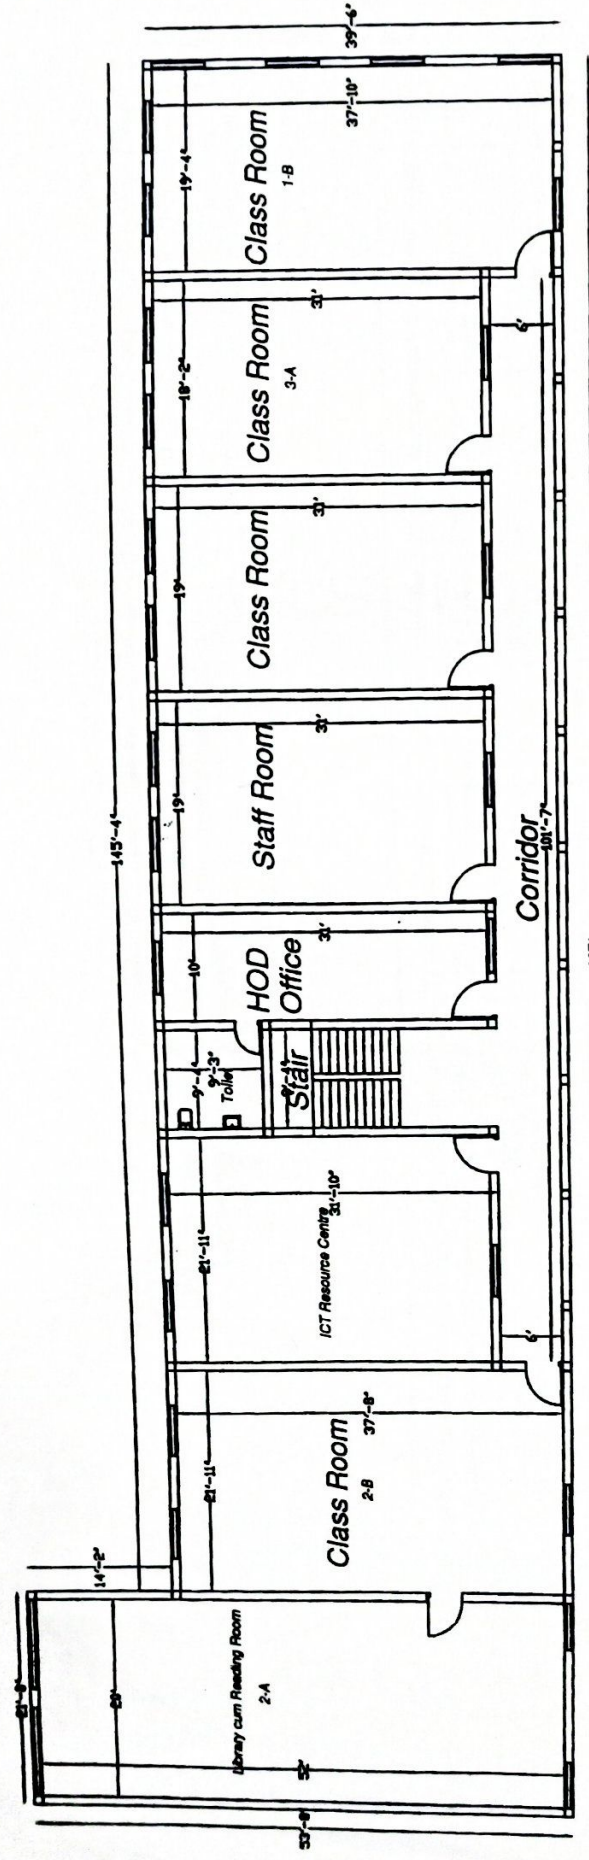

**Department of Education**

Ground Floor Plan

S. Sinha college, Aurangabad (Bihar)

Total built-up area 7176 sq. ft. (666.91 sq. M)

*Nishant*

Professional Engineer  
M. S. S. S. S.

*Pratik Kumar*

PRINCE SINGH  
C.A. 99/23314  
AURAANGABAD (BIHAR) PIN-241003

*Principals*

PRINCIPAL  
SACHCHIDANAND SINHA  
AURAANGABAD (BIHAR) PIN-241003

Department of Education

First Floor Plan

S. Sinha college, Aurangabad (Bihar)

Total built-up area 7176 sq. ft. (666.91 sq. M)

Anil Kumar

Anil Kumar  
**ANIL KUMAR**  
 U.P. CH.  
 C.S.A. IN LHI Reg No CA/9923314  
 AIA, MUMBAI. Reg No 14351

**Department of Education**  
 Second Floor Plan  
 S. Sinha college, Aurangabad (Bihar)  
 Total built-up area 7176 sq. ft. (666.91 sq. M)